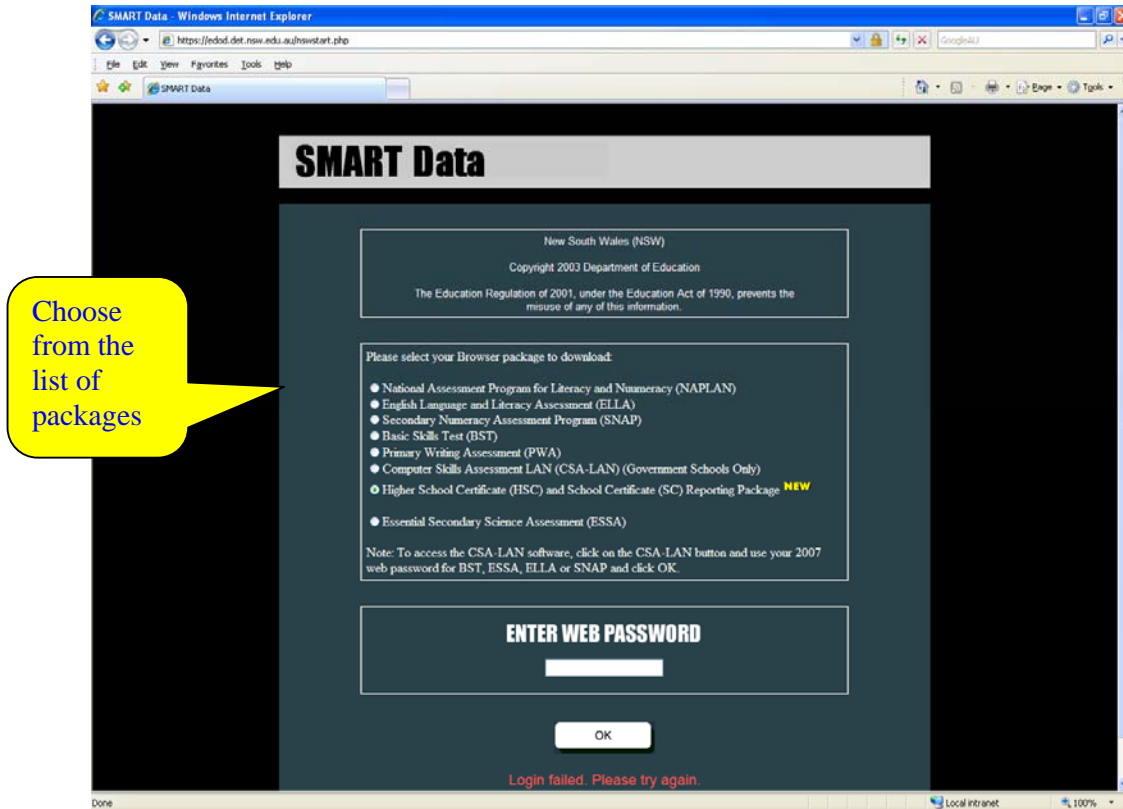

Issue: Unable to log in at the log-in page.

Causes:

1. The web password was typed incorrectly
2. A Primary school is trying to download a High School package ie HSCSC
3. A package selection was NOT made from the list. A selection may be made by clicking on the radio button next the package you require.
4. Please note that the SMART Demo password has no gap between the 2 words ie smartdemo